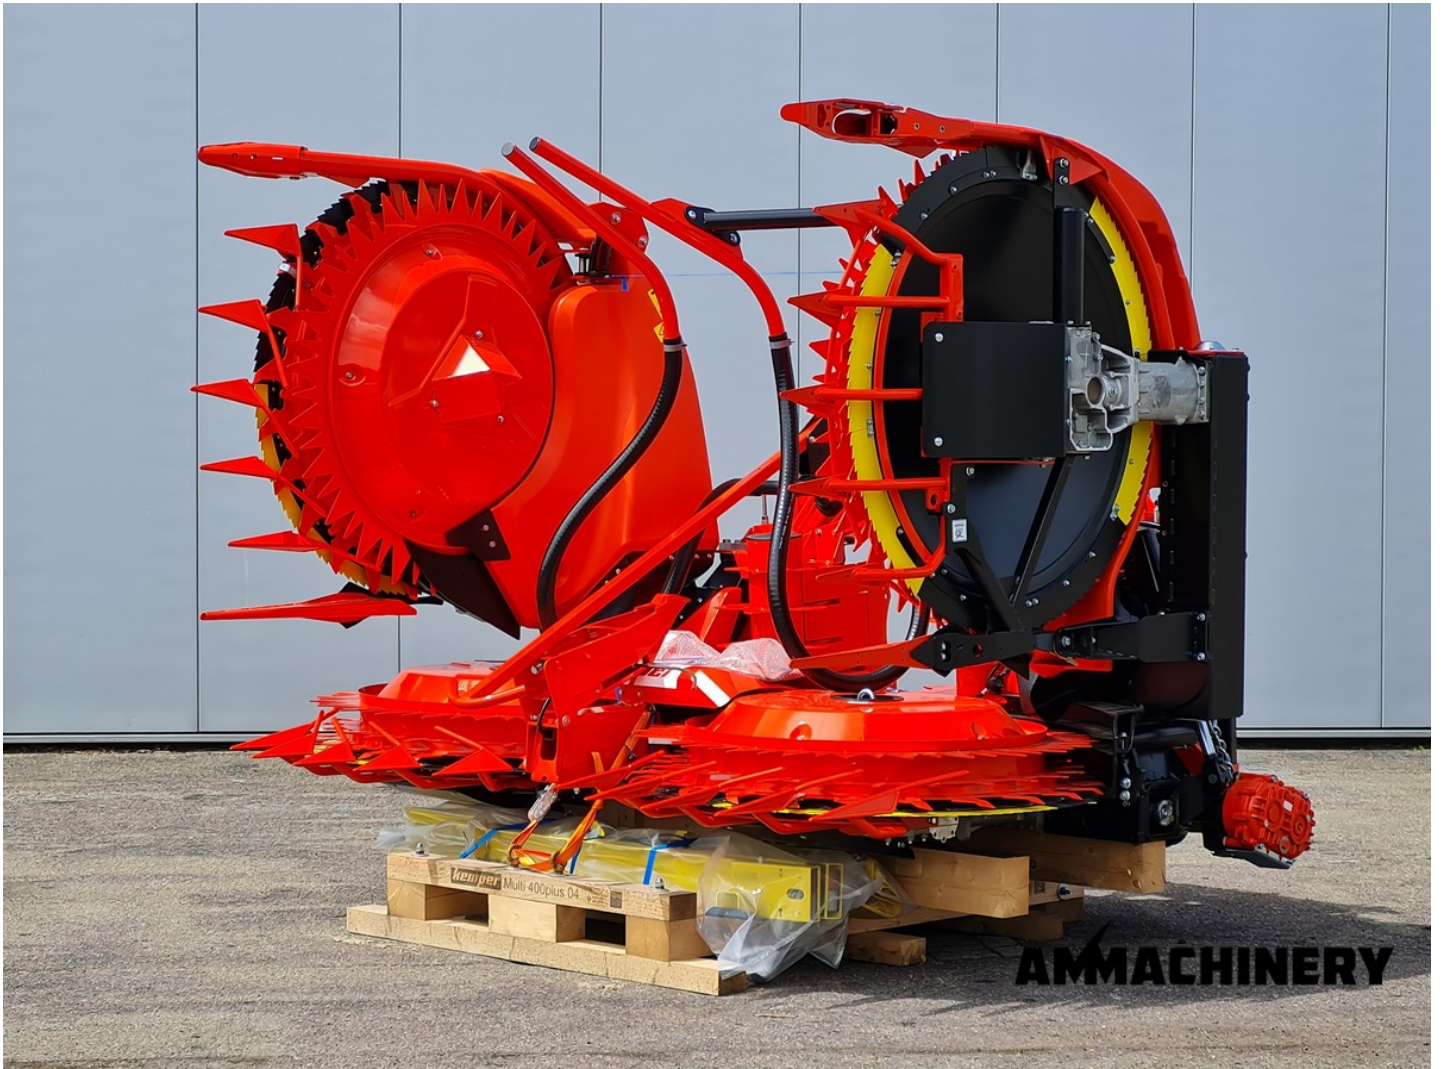

AM Machinery inspection certificate

NEW Kemper 460 PRO

#721461

Price on request

AMMACHINERY

Industriestraat 23
5961 PH Horst
The Netherlands
T + 31 (0)77 - 2066603
sales@ammachinery.nl
<https://www.ammachinery.nl/>