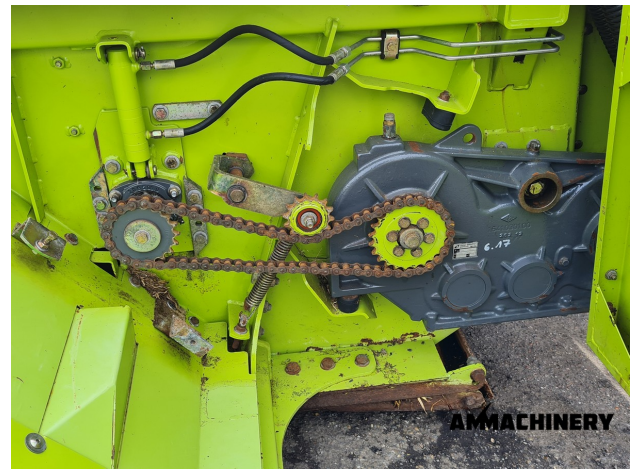

Dear sir/madame,

Thank you for your interest in our **Claas Direct Disc 610** built in ,with our internal stock number **24019-30**.We are a dedicated SPFH specialist, we work professional and transparent, all our equipment is cleaned and run trough our 300 points inspection report. Use this link to get below information:

<https://www.ammachinery.nl/claas-direct-disc-610-24019-30.html>

Technical specifications

Partnumber	24019-30	Brand	Claas
Model	Direct Disc 610	Year of manufacture	2013
Series	Fits claas		

Options

2) Short Description

For sale 2013 Claas Direct Disc 610. This header has been inspected.

3) Product Images

4) Inspection Report

Condition
Header

Brand	Claas	Compression rollers	Yes
Compression rollers bearings	V	Feeder auger fingers	N.A.
Stocknumber	24019	Model	Direct disc 610
Fits for machine serie	494 497 498 502	Working width	6 meter
Header lateral tilt	V	Header height control sensors	N.A.
Header speed gearbox shifting	V	Cutting hours	★ ★ ☆ ☆ ☆
Feeder drums	X*	Cleaners	N.A.
knife discs	X*	Drive shaft	X*
Drive chains and belts	X*	Gearboxes	V
Ground skid plates	V	Hydraulic hoses/lines	V
Transport wagon	X*	Support legs	N.A.
Feeder auger	X*	Feeder auger bearings	V
Side cutting knives condition	N.A.	Wearplates	X*
Canvas	V		