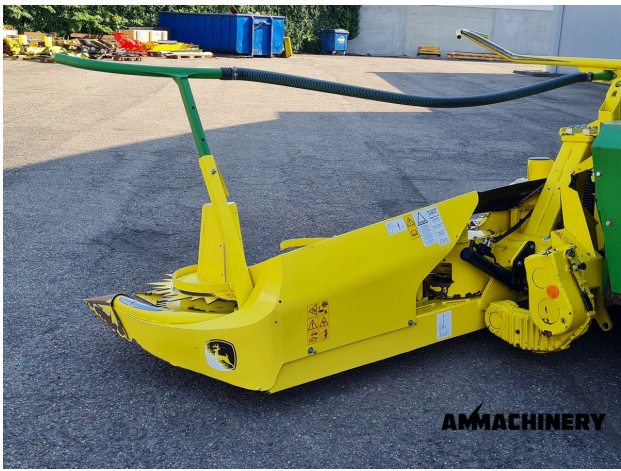

Dear sir/madame,

Thank you for your interest in our **Kemper 360 Plus fits JD** built in ,with our internal stock number **23092-30**.We are a dedicated SPFH specialist, we work professional and transparent, all our equipment is cleaned and run trough our 300 points inspection report. Use this link to get below information:
<https://www.ammachinery.nl/kemper-360-plus-fits-jd-23092-30.html>

Technical specifications

| | | | |
|------------|------------------|---------------------|--------|
| Partnumber | 23092-30 | Brand | Kemper |
| Model | 360 Plus fits JD | Year of manufacture | 2015 |
| Series | Fits jd 7000 | | |

Options

2) Short Description

For sale 2015 Kemper 360 Plus 8 row corn header to fit John Deere 7000 and 6000 series forage harvesters, excellent good working corn header with 2 speed gearbox, lateral tilt and like new corn knives.

3) Product Images

AMMACHINERY

AMMACHINERY

AMMACHINERY

AMMACHINERY

4) Inspection Report

Condition
Header

| | | | |
|-------------------------------|----------|-------------------------------|--------|
| Stocknumber | 23092 | Brand | Kemper |
| Model | 360 plus | Amount of rows | 8 |
| Working width | 6 meter | Autosteer sensor | N.A. |
| Header lateral tilt | V | Header height control sensors | N.A. |
| Header speed gearbox shifting | V | Cutting knives | ★★★★☆ |
| Drum bearings | V | Cleaners | V |
| Drums | V | Drum cleaners / scrapers | V |
| knife discs | V | Drive shaft | V |
| Drive line couplers | V | Drive chains and belts | N.A. |
| Crop dividers | V | Oil levels | V |
| Down corn augers | N.A. | Ground skid plates | X* |
| Fold cilinders | V | Hydraulic hoses/lines | V |
| Transport accident prevention | V | Support wheel(s) | N.A. |
| Support legs | V | Feeder auger | N.A. |
| Feeder auger bearings | N.A. | Wearplates | V |