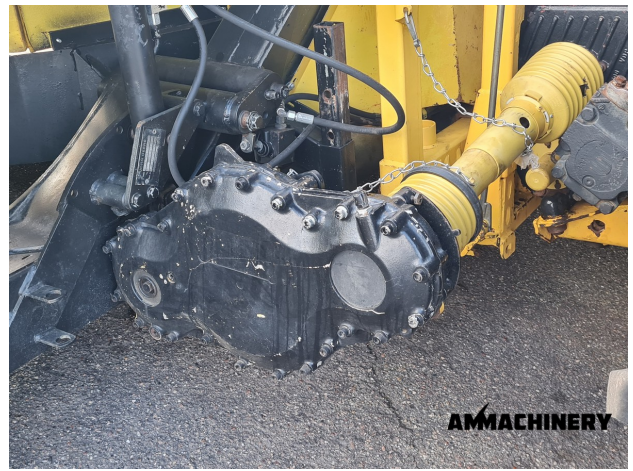

AM Machinery inspection certificate

Kemper 460 fits FR

#23086-30

Price on request

AMMACHINERY

Industriestraat 23
5961 PH Horst
The Netherlands
T + 31 (0)77 - 2066603
sales@ammachinery.nl
<https://www.ammachinery.nl/>

Dear sir/madame,

Thank you for your interest in our **Kemper 460 fits FR** built in ,with our internal stock number **23086-30**.We are a dedicated SPFH specialist, we work professional and transparent, all our equipment is cleaned and run trough our 300 points inspection report. Use this link to get below information:

<https://www.ammachinery.nl/kemper-460-fits-fr-23086-30.html>

Technical specifications

Partnumber	23086-30	Brand	Kemper
Model	460	Year of manufacture	2008
Series	Fits new holland		

Options

2) Short Description

For Sale, 2008, Kemper 460 8 row corn header fits New Holland. This header has been inspected. The inspection report can be downloaded from our website.

3) Product Images

4) Inspection Report

Condition
Header