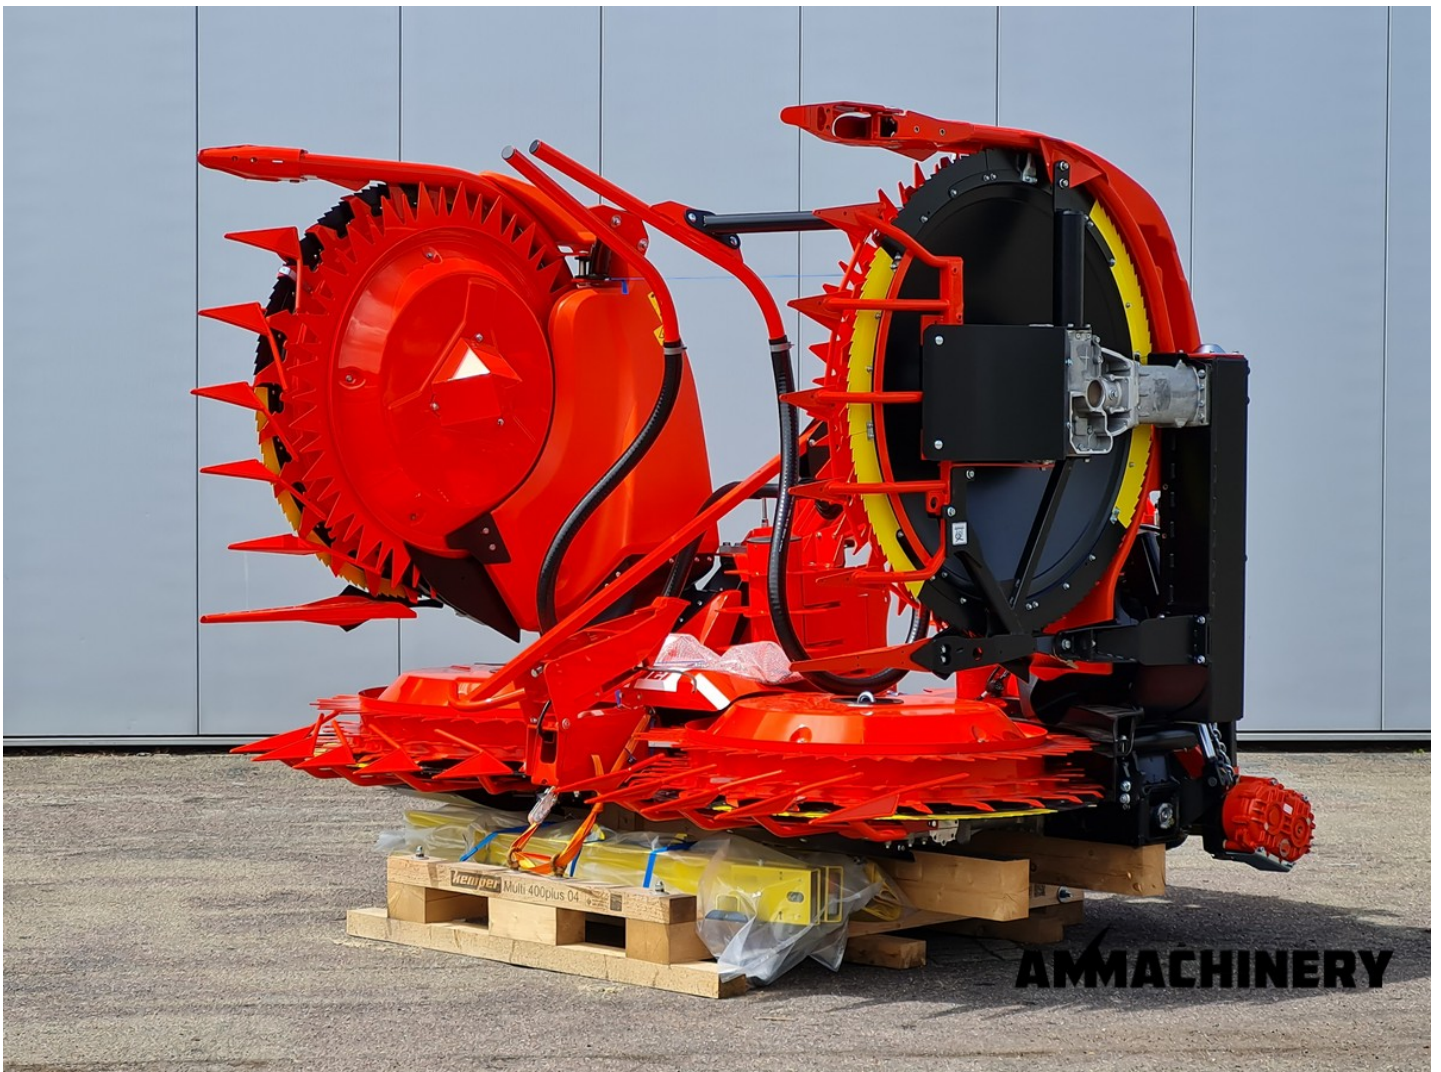

AM Machinery inspection certificate

Kemper 460 PRO fits CL

#23159-30

Price on request

AMMACHINERY

Industriestraat 23
5961 PH Horst
The Netherlands
T + 31 (0)77 - 2066603
sales@ammachinery.nl
<https://www.ammachinery.nl/>

Dear sir/madame,

Thank you for your interest in our **Kemper 460 PRO fits CL** built in ,with our internal stock number **23159-30**. We are a dedicated SPFH specialist, we work professional and transparent, all our equipment is cleaned and run trough our 300 points inspection report. Use this link to get below information: <https://www.ammachinery.nl/kemper-460-pro-fits-cl-23159-30.html>

Technical specifications

Partnumber	23159-30	Brand	Kemper
Model	460 PRO fits CL	Year of manufacture	2024

Options

2) Short Description

New 2024 Kemper 460 PRO rotary cornheader, fit for Claas Jaguar type 494 / 496 / 497 / 498 / 502. Including Multispeed gearbox with quick coupler, autosteer sensor, liquid cooled slip clutch and mechanical pivot frame.