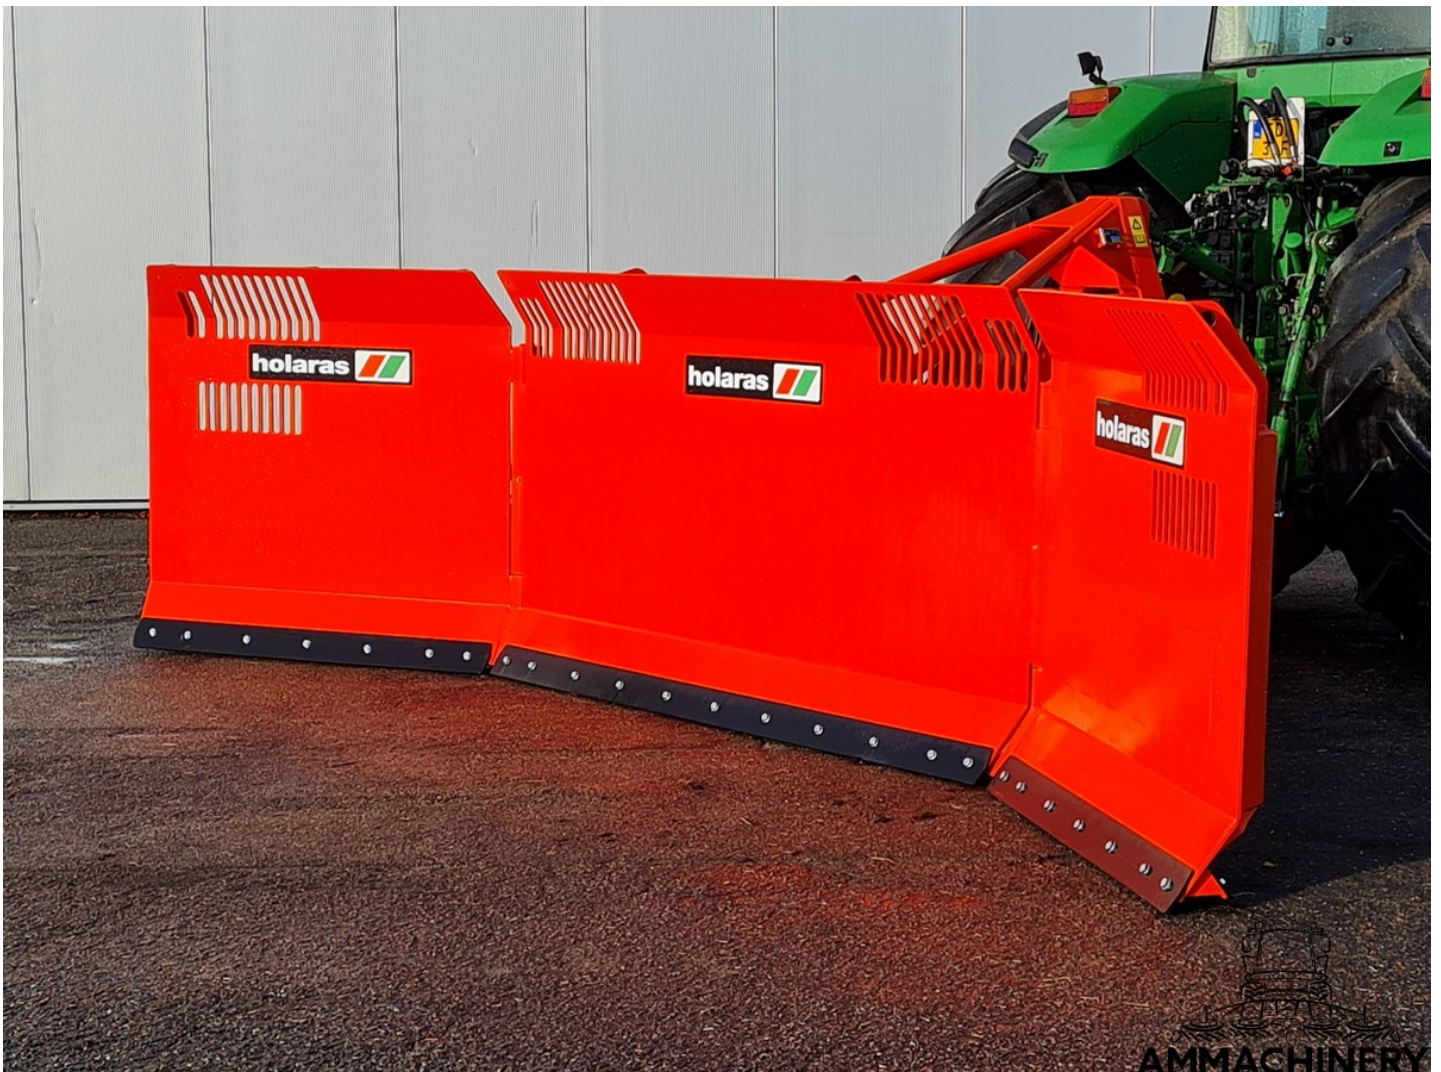

AM Machinery inspection certificate

Holaras MES 570-H-135

#570H135

Price on request

AMMACHINERY

Industriestraat 23
5961 PH Horst
The Netherlands
T + 31 (0)77 - 2066603
sales@ammachinery.nl
<https://www.ammachinery.nl/>